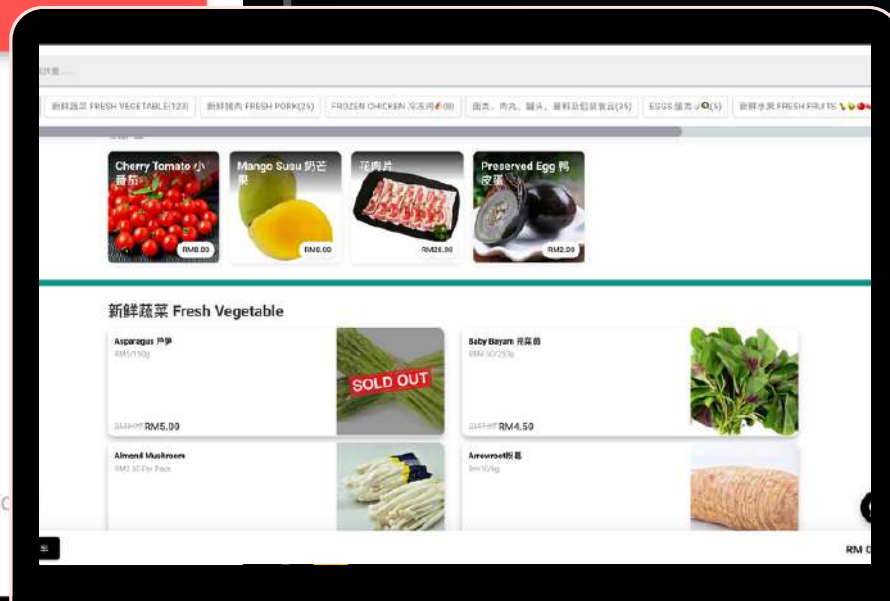

E-MENU SYSTEM

POWERED BY CHANNEL SOFT

THE SIMPLEST ONLINE STORE

SUBSCRIBE NOW

MOBILE APP & WEB

MANAGE YOUR E-MENU
EASIER & EFFICIENT

MOBILE APP

WEBSITE PORTAL