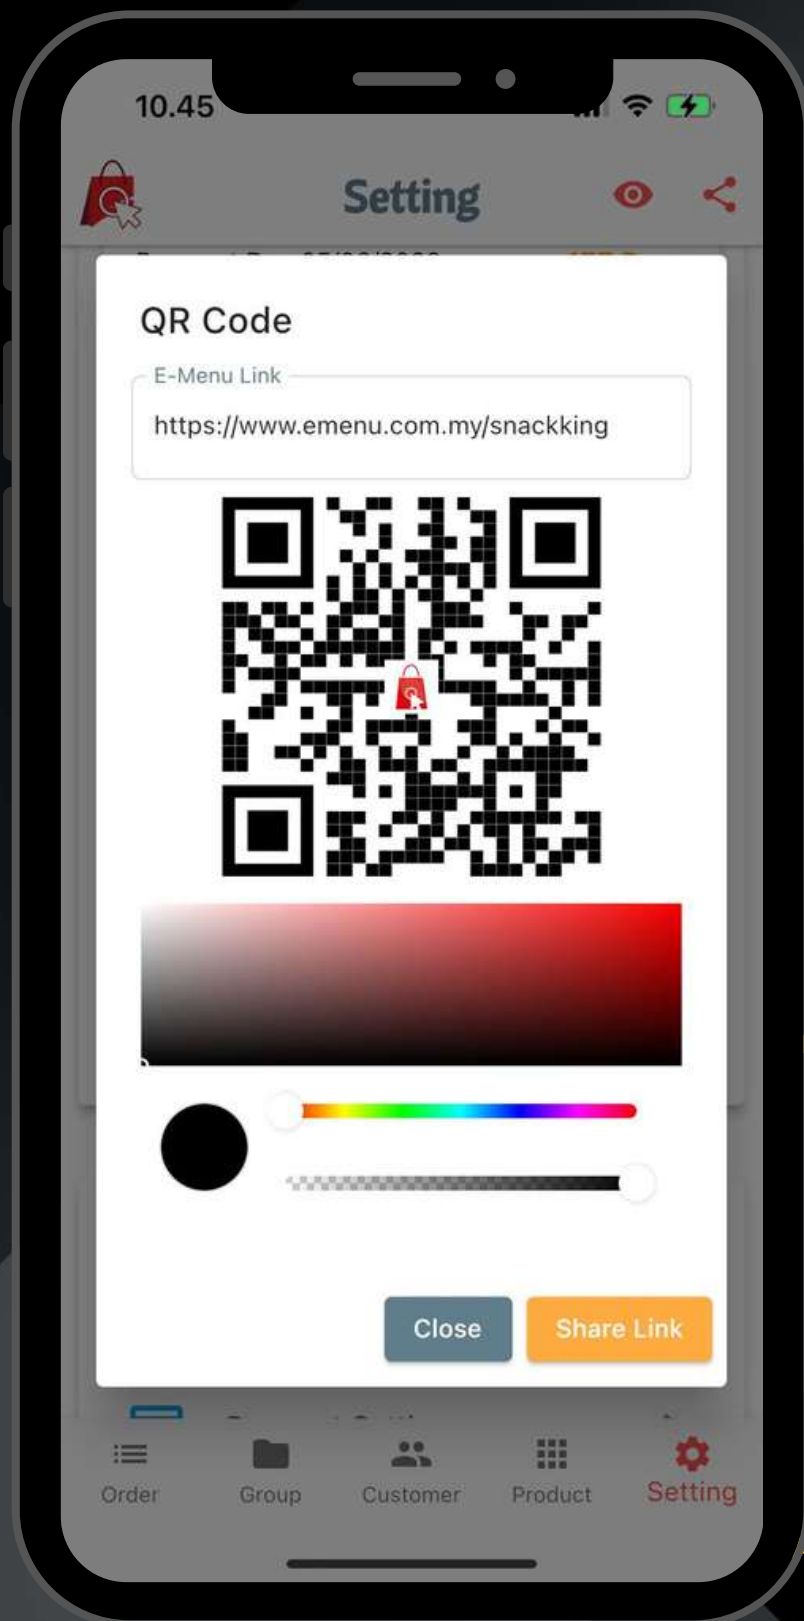

LALAMOVE

EASYPARCEL

QR CODE GENERATION

GENERATE YOUR
SHOP'S URL IN
QR CODE

PRICING PACKAGE

PACKAGE	BASIC	PREMIUM	ADVANCED
Annual Subscription Fee	RM 299	RM 399	RM 599
Products	300	500	800
Sales Agent Features			✔
Custom Domain			✔
Seo		✔	✔
1 Year Subscription	✔	✔	✔
Lalamove	✔	✔	✔
EasyParcel		✔	✔
FPay Gateway	✔	✔	✔
Ipay88 Gateway		✔	✔
Discount Coupon	✔	✔	✔
Sales Report	✔	✔	✔
Calculate Delivery Fee	✔	✔	✔
System Backend (app & web)	✔	✔	✔
Technical Support	✔	✔	✔
Tutorials Video	✔	✔	✔