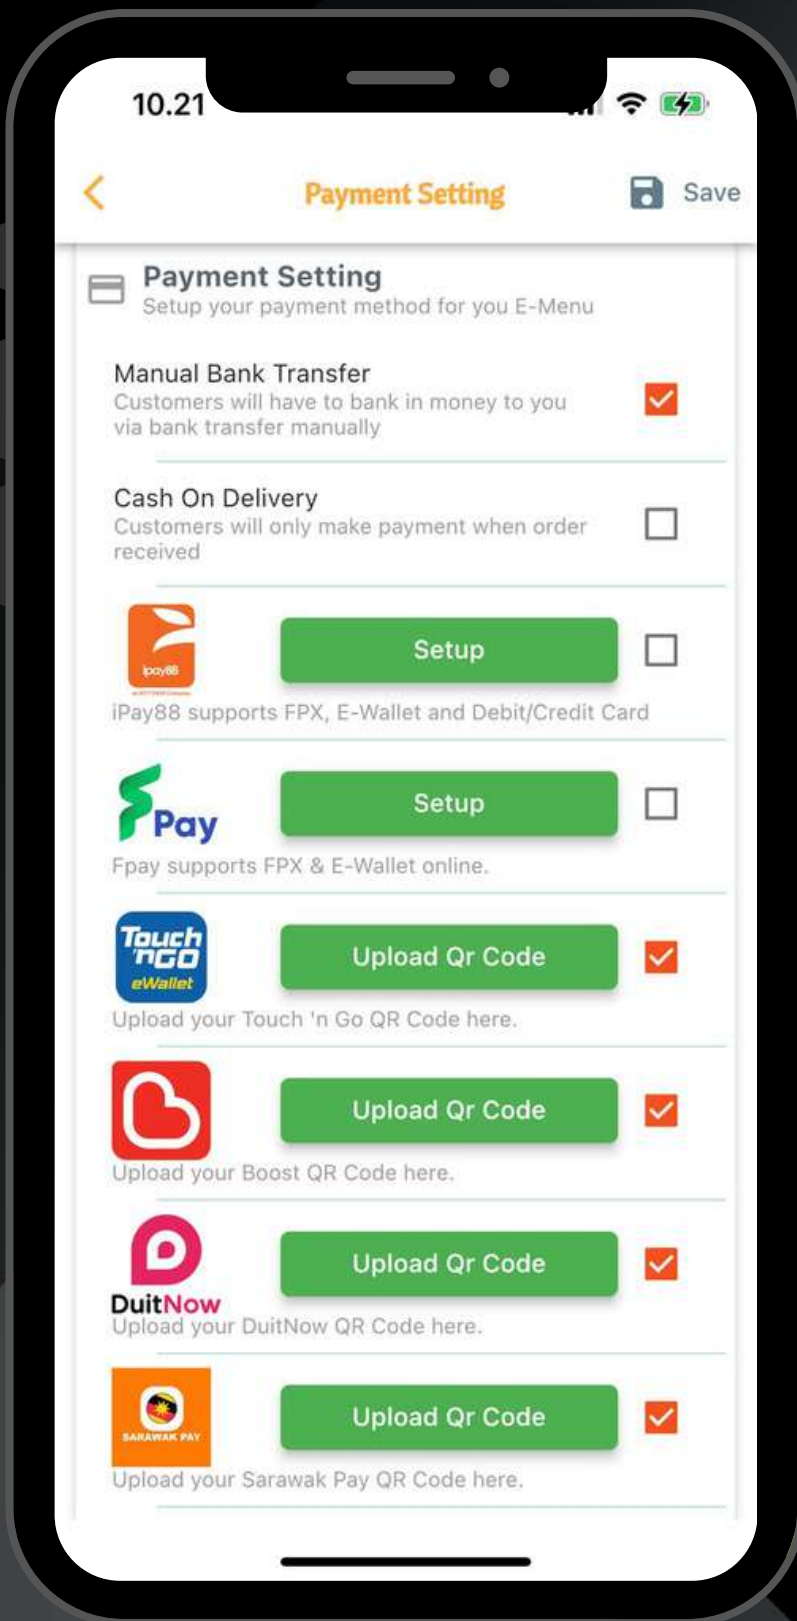

E-MENU SYSTEM

POWERED BY CHANNEL SOFT

THE SIMPLEST ONLINE STORE

SUBSCRIBE NOW

MOBILE APP & WEB

MANAGE YOUR E-MENU
EASIER & EFFICIENT

MOBILE APP

WEBSITE PORTAL

PAYMENT METHODS

WE SUPPORT VARIOUS OF
PAYMENT METHOD

✓ **ONLINE & OFFLINE
BANK TRANSFER**

✓ **E-WALLET**

✓ **DEBIT & CREDIT CARD
(Need Apply)**

WHATSAPP NOTIFICATION

GET INSTANT

WHATSAPP