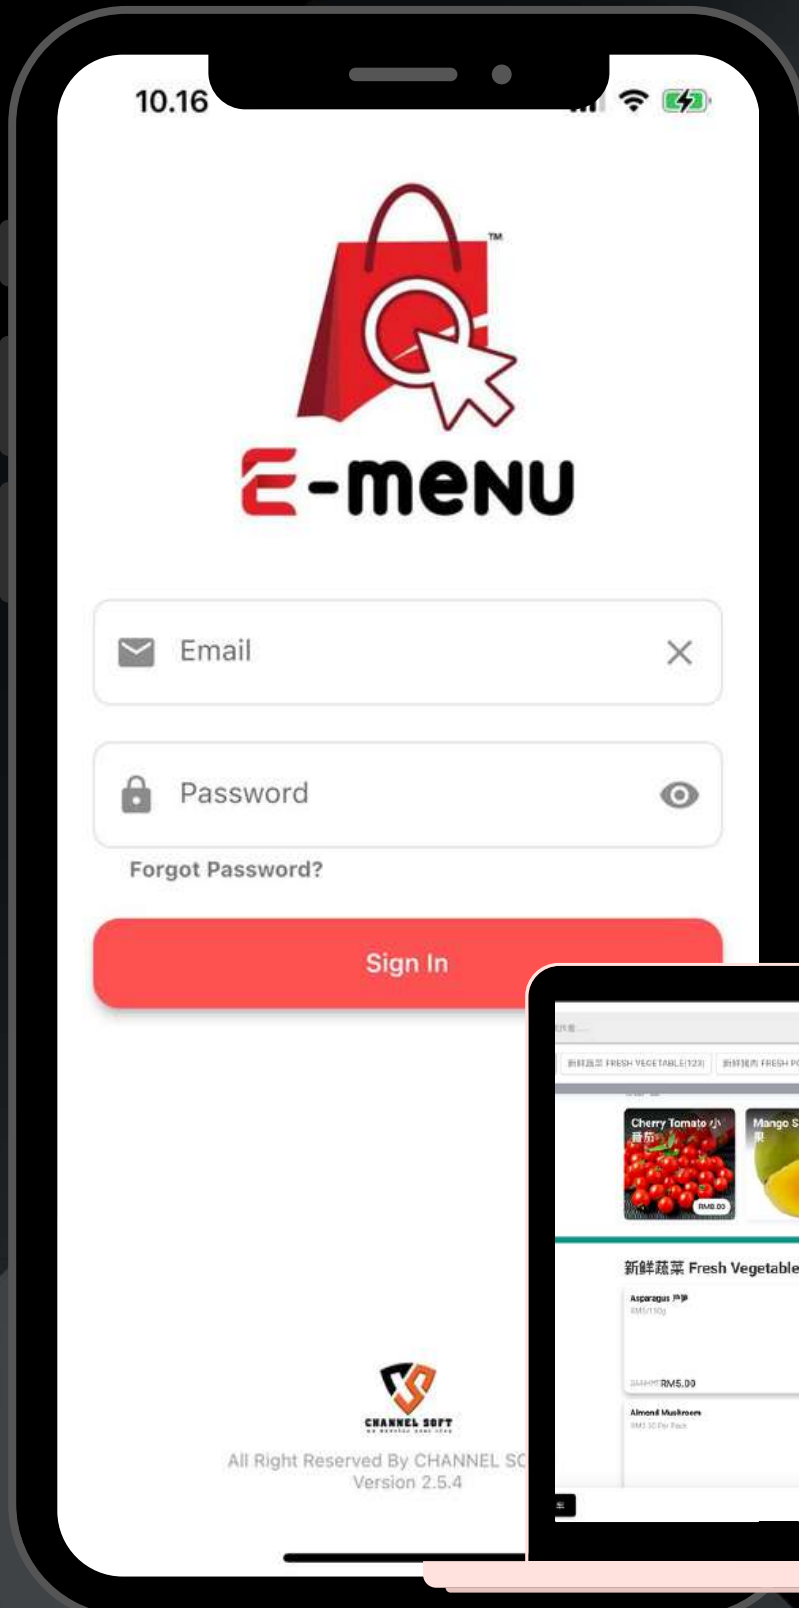

E-MENU SYSTEM

POWERED BY CHANNEL SOFT

THE SIMPLEST ONLINE STORE

SUBSCRIBE NOW

MOBILE APP & WEB

MANAGE YOUR E-MENU
EASIER & EFFICIENT

MOBILE APP

WEBSITE PORTAL