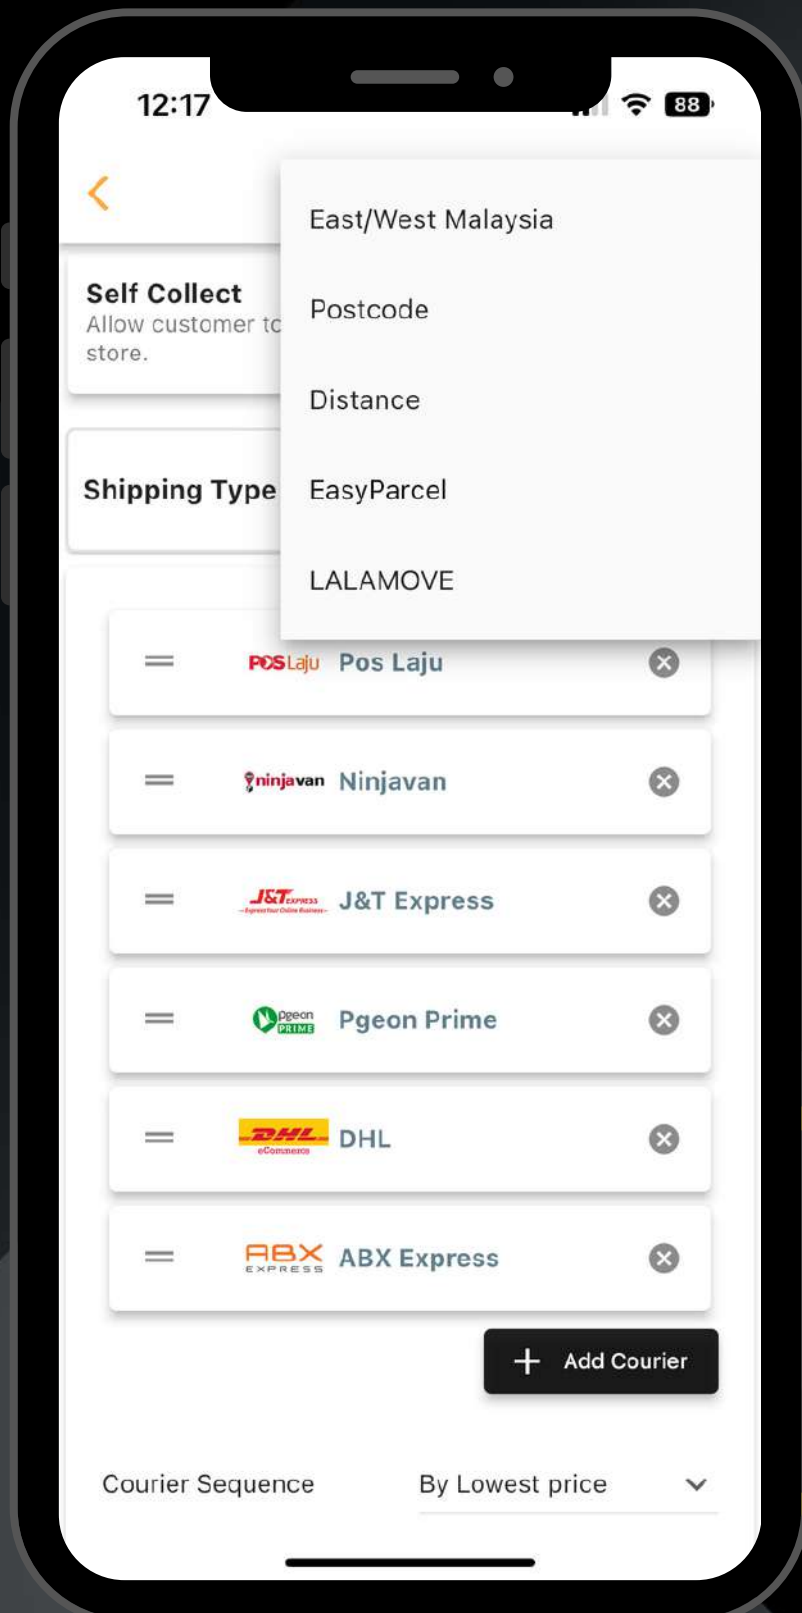

BUILT IN SEO

FIND YOUR PRODUCT EASILY FROM

Google

FLEXIBLE SHIPPING SETTING

AUTO CALCULATE SHIPPING FEE

EASY/WEST MALAYSIA

BY POSTCODE

BY DISTANCE

LALAMOVE

EASYPARCEL

QR CODE GENERATION

GENERATE YOUR
SHOP'S URL IN
QR CODE

PRICING PACKAGE

PACKAGE	BASIC	PREMIUM	ADVANCED
Annual Subscription Fee	RM 299	RM 399	RM 599
Products	300	500	800
Sales Agent Features			✔
Custom Domain			✔
Seo		✔	✔
1 Year Subscription	✔	✔	✔
Lalamove	✔	✔	✔
EasyParcel		✔	✔
FPay Gateway	✔	✔	✔
Ipay88 Gateway		✔	✔
Discount Coupon	✔	✔	✔
Sales Report	✔	✔	✔
Calculate Delivery Fee	✔	✔	✔
System Backend (app & web)	✔	✔	✔
Technical Support	✔	✔	✔
Tutorials Video	✔	✔	✔